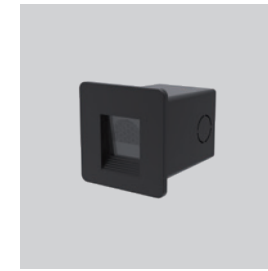

STAIRWAY

QUICKINFO

Wall recessed luminaire 3W, 1 high-power LED
 Input voltage DC12V
 C.V. power supply ordered separately

DIMENSIONS

CODE	Optic	Light color	Control	Finish color	Luminous flux
2053W3	spot 7° 0007	2700K 2780	ON/OFF	● black 03	100lm
	narrow 15° 0015	3000K 3080			
	medium 25° 0025	4000K 4080			

MAKE WALK SAFETY

Wall recessed LED luminaire created for illuminating corridors, stairs, passageways, both indoor and outdoor applications. The luminaire is available in square version with low profile design. PMMA optics and built-in honeycomb louvre enhance uniform and comfort light distribution on the ground without glare. It perfect for foot traffic areas and make people walk safely, as well as provide an attractive addition to walls.

Material: aluminum body with PMMA lens and tempered glass