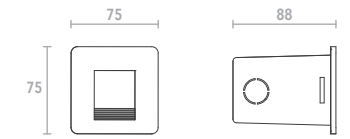

STAIRWAY

QUICKINFO

Wall recessed luminaire 3W, 1 high-power LED
 Input voltage DC12V
 C.V. power supply ordered separately

DIMENSIONS

CODE	Optic	Light color	Control	Finish color	Luminous flux
2053W3	spot 7° 0007	2700K 2780	ON/OFF	● black 03	100lm
	narrow 15° 0015	3000K 3080			
	medium 25° 0025	4000K 4080			

MAKE WALK SAFETY

Wall recessed LED luminaire created for illuminating corridors, stairs, passageways, both indoor and outdoor applications. The luminaire is available in square version with low profile design. PMMA optics and built-in honeycomb louvre enhance uniform and comfort light distribution on the ground without glare. It perfect for foot traffic areas and make people walk safely, as well as provide an attractive addition to walls.