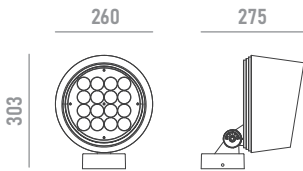

PRODUCT DATASHEET

Last information update: May 2023

ARKOS

0820W100

Architectural LED floodlight for outdoor applications

Technical Features

Power	100W
Input voltage	AC100-240V
Insulation class	I
Delivered flux	4,500 lm ±10%
Light distribution type	symmetrical / elliptical
Beam angle	9°, 15°, 20°, 30°, 45° / 15°x60°
Light colour / CCT	RGBW
CRI	-
Source type	LED (4-IN-1)
LED number	16
MacAdam step	-
Power supply	Built-in
Control	DMX512
Protection index	IP66
Impact resistance	IK08
Lifetime	50,000 hours Ta=25°C

Wiring

Power input cable OPEN END 500mm
 DMX input cable MALE connector 500mm
 DMX output cable FEMALE connector 500mm

Construction

Fluorocarbonate powder painted die-cast aluminum body, tempered glass cover, polycarbonate optical lenses.