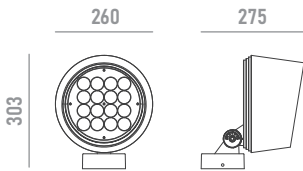

PRODUCT DATASHEET

Last information update: May 2023

ARKOS

0820W100

Architectural LED floodlight for outdoor applications

Technical Features

Power	100W
Input voltage	AC100-240V
Insulation class	I
Delivered flux	4,000 lm ±10%
Light distribution type	symmetrical / elliptical
Beam angle	15°, 20°, 30°, 45° / 15°x60°
Light colour / CCT	RGBCLAW
CRI	-
Source type	LED (7-IN-1)
LED number	16
MacAdam step	-
Power supply	Built-in
Control	DMX512
Protection index	IP66
Impact resistance	IK08
Lifetime	50,000 hours Ta=25°C

Wiring

Power input cable OPEN END 500mm
 DMX input cable MALE connector 500mm
 DMX output cable FEMALE connector 500mm

Construction

Fluorocarbonate powder painted die-cast aluminum body, tempered glass cover, polycarbonate optical lenses.