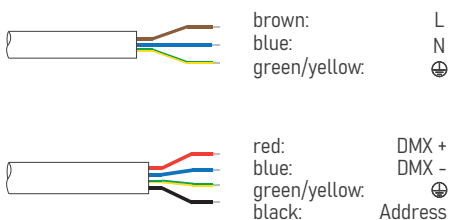

PRODUCT DATASHEET

Last information update: May 2023

ARKOS

0820W100

Architectural LED floodlight for outdoor applications

Technical Features

Power	100W
Input voltage	AC100-240V
Insulation class	I
Delivered flux	4,000 lm ±10%
Light distribution type	symmetrical / elliptical
Beam angle	15°, 20°, 30°, 45° / 15°x60°
Light colour / CCT	RGBCLAW
CRI	-
Source type	LED (7-IN-1)
LED number	16
MacAdam step	-
Power supply	Built-in
Control	DMX512
Protection index	IP66
Impact resistance	IK08
Lifetime	50,000 hours Ta=25°C

Wiring

Power input cable OPEN END 500mm
 DMX input cable MALE connector 500mm
 DMX output cable FEMALE connector 500mm

Construction

Fluorocarbonate powder painted die-cast aluminum body, tempered glass cover, polycarbonate optical lenses.

Ordering Information

example: **0820W100.0015.7130K.01+A1**

0820W100 · [] · [] · [] + []

product	beam angle	light colour / CCT	finish colour	accessory
ARKOS 100W	0015 15°	7130K RGBCLA+3000K	01 RAL9023	A1 honeycomb
	0020 20°	7140K RGBCLA+4000K		A2 anti-glare glass
	0030 30°			A3 U-bracket
	0045 45°			A4 pole adapter
	1560 15°x60°			A5 pole clamp
				A6 pole plate
				A7 strap
				LC4 leader cable
				EC4 extension cable