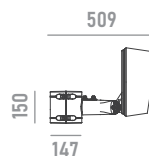

Wiring

Power input cable OPEN END 500mm
 DMX input cable MALE connector 500mm
 DMX output cable FEMALE connector 500mm

Construction

Fluorocarbonate powder painted die-cast aluminum body, tempered glass cover, polycarbonate optical lenses.

mounting accessory
*can not be ordered separately

U-bracket

mounting accessory for Ø 48mm poles
*can not be ordered separately

pole adapter

mounting accessory for Ø 114mm poles
*can not be ordered separately

pole clamp

with female 4-pin waterproof connector for DMX
* specify cable length to complete order

leader cable

with male and female 4-pin waterproof connector for DMX
* specify cable length to complete order