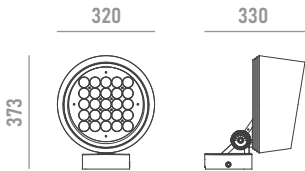

PRODUCT DATASHEET

Last information update: May 2023

ARKOS

0820W150

Architectural LED floodlight for outdoor applications

Technical Features

Power	150W
Input voltage	AC100-240V
Insulation class	I
Delivered flux	6,000 lm ±10%
Light distribution type	symmetrical / elliptical
Beam angle	15°, 20°, 30°, 45° / 15°x60°
Light colour / CCT	RGBCLAW
CRI	-
Source type	LED (7-IN-1)
LED number	24
MacAdam step	-
Power supply	Built-in
Control	DMX512
Protection index	IP66
Impact resistance	IK08
Lifetime	50,000 hours Ta=25°C

Wiring

Power input cable OPEN END 500mm
 DMX input cable MALE connector 500mm
 DMX output cable FEMALE connector 500mm

Construction

Fluorocarbonate powder painted die-cast aluminum body, tempered glass cover, polycarbonate optical lenses.