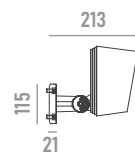

anti-glare glass

mounting accessory  
\*can not be ordered separately

U-bracket

mounting accessory for Ø 48mm poles  
\*can not be ordered separately

pole adapter

mounting accessory for Ø 114mm poles  
\*can not be ordered separately

pole clamp

mounting accessory for Ø 67~325mm T>=4 poles  
\*can not be ordered separately

pole plate

mounting accessory for Ø 168~268mm trees  
\*can not be ordered separately

strap

mounting accessory  
\*can not be ordered separately