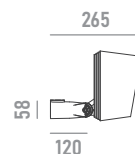

anti-glare glass

mounting accessory  
\*can not be ordered separately

U-bracket

mounting accessory for Ø 48mm poles  
\*can not be ordered separately

pole adapter

mounting accessory for Ø 114mm poles  
\*can not be ordered separately

pole clamp

mounting accessory for Ø 67~325mm T>=4 poles  
\*can not be ordered separately

pole plate

mounting accessory for Ø 168~268mm trees  
\*can not be ordered separately

strap

mounting accessory  
\*can not be ordered separately