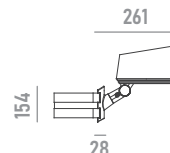

anti-glare glass

mounting accessory  
\*can not be ordered separately

U-bracket

mounting accessory for Ø 48mm poles  
\*can not be ordered separately

pole adapter

mounting accessory for Ø 114mm poles  
\*can not be ordered separately

pole clamp

mounting accessory for Ø 67~325mm T>=4 poles  
\*can not be ordered separately

pole plate

mounting accessory for Ø 168~268mm trees  
\*can not be ordered separately

strap

mounting accessory  
\*can not be ordered separately