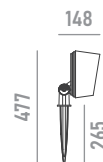

anti-glare glass

mounting accessory  
\*can not be ordered separately

U-bracket

mounting accessory for Ø 48mm poles  
\*can not be ordered separately

pole adapter

mounting accessory for Ø 114mm poles  
\*can not be ordered separately

pole clamp

mounting accessory for Ø 67~325mm T>=4 poles  
\*can not be ordered separately

pole plate

mounting accessory for Ø 168~268mm trees  
\*can not be ordered separately

strap

mounting accessory  
\*can not be ordered separately