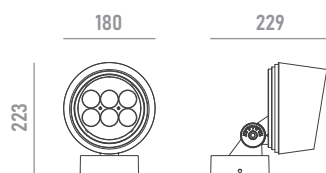

#### Technical Features

Power	30W
Input voltage	AC100-240V
Insulation class	I
Delivered flux	1,500 lm ±10%
Light distribution type	symmetrical
Beam angle	ultra spot 2.5°
Light colour / CCT	2700K, 3000K, 4000K
CRI	80
Source type	LED
LED number	6
MacAdam step	5
Power supply	Built-in
Control	ON/OFF
Protection index	IP66
Impact resistance	IK08
Lifetime	50,000 hours Ta=25°C