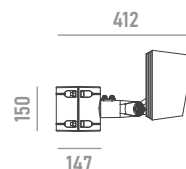

anti-glare glass

mounting accessory  
\*can not be ordered separately

U-bracket

mounting accessory for Ø 48mm poles  
\*can not be ordered separately

pole adapter

mounting accessory for Ø 114mm poles  
\*can not be ordered separately

pole clamp

mounting accessory for Ø 67~325mm T>=4 poles  
\*can not be ordered separately

pole plate

mounting accessory for Ø 168~268mm trees  
\*can not be ordered separately

strap

mounting accessory  
\*can not be ordered separately