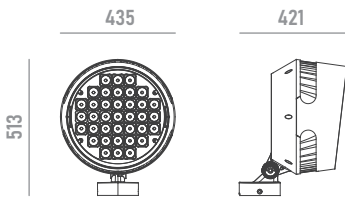

PRODUCT DATASHEET

Last information update: May 2023

ARKOS

0820W320

Architectural LED floodlight for outdoor applications

Technical Features

Power	320W
Input voltage	AC100-240V
Insulation class	I
Delivered flux	11,200 lm ±10%
Light distribution type	symmetrical
Beam angle	ultra spot 2°
Light colour / CCT	RGBW
CRI	-
Source type	LED
LED number	36
MacAdam step	-
Power supply	Built-in
Control	DMX512
Protection index	IP66
Impact resistance	IK08
Lifetime	50,000 hours Ta=25°C

Wiring

Power input cable OPEN END 500mm
 DMX input cable MALE connector 500mm
 DMX output cable FEMALE connector 500mm

Construction

Fluorocarbonate powder painted die-cast aluminum body, tempered glass cover, polycarbonate optical lenses.

extension cable

Ordering Information

example: 0820W320.0002.RGB30K.01+A1

0820W320 · [] · [] · [] + []

product	beam angle	light colour / CCT	finish colour	accessory
ARKOS 320W ULTRA SPOT	0002 2°	RGB30K RGB+3000K	01 RAL9023	A1 honeycomb
		RGB40K RGB+4000K		A2 anti-glare glass
				A3 U-bracket
				LC4 leader cable
				EC4 extension cable