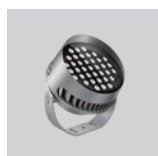

Wiring

Power input cable OPEN END 500mm
 DMX input cable MALE connector 500mm
 DMX output cable FEMALE connector 500mm

Construction

Fluorocarbonate powder painted die-cast aluminum body, tempered glass cover, polycarbonate optical lenses.

Optional Accessories

built-in anti-glare accessory for improved visual comfort
*can not be ordered separately

honeycomb

anti-glare accessory for improved visual comfort
*can not be ordered separately

anti-glare glass

mounting accessory
*can not be ordered separately

U-bracket

with female 4-pin waterproof connector for DMX
* specify cable length to complete order

leader cable

with male and female 4-pin waterproof connector for DMX
* specify cable length to complete order