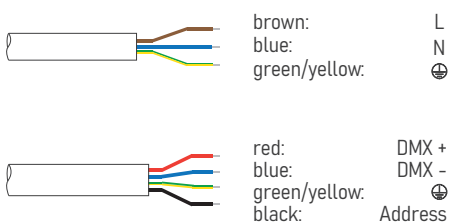

PRODUCT DATASHEET

Last information update: May 2023

ARKOS

0820W320

Architectural LED floodlight for outdoor applications

Technical Features

Power	320W
Input voltage	AC100-240V
Insulation class	I
Delivered flux	11,200 lm ±10%
Light distribution type	symmetrical
Beam angle	ultra spot 2°
Light colour / CCT	RGBW
CRI	-
Source type	LED
LED number	36
MacAdam step	-
Power supply	Built-in
Control	DMX512
Protection index	IP66
Impact resistance	IK08
Lifetime	50,000 hours Ta=25°C

Wiring

Power input cable OPEN END 500mm
 DMX input cable MALE connector 500mm
 DMX output cable FEMALE connector 500mm

Construction

Fluorocarbonate powder painted die-cast aluminum body, tempered glass cover, polycarbonate optical lenses.

extension cable

Ordering Information

example: 0820W320.0002.RGB30K.01+A1

0820W320 · [] · [] · [] + []

product	beam angle	light colour / CCT	finish colour	accessory
ARKOS 320W ULTRA SPOT	0002 2°	RGB30K RGB+3000K	01 RAL9023	A1 honeycomb
		RGB40K RGB+4000K		A2 anti-glare glass
				A3 U-bracket
				LC4 leader cable
				EC4 extension cable