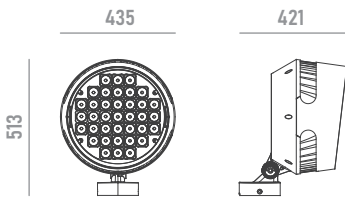

#### Technical Features

Power	360W
Input voltage	AC100-240V
Insulation class	I
Delivered flux	14,400 lm ±10%
Light distribution type	symmetrical / elliptical
Beam angle	10°, 15°, 20°, 30° / 15°x60°
Light colour / CCT	RGBCLAW
CRI	-
Source type	LED (7-IN-1)
LED number	36
MacAdam step	-
Power supply	Built-in
Control	DMX512
Protection index	IP66
Impact resistance	IK08
Lifetime	50,000 hours Ta=25°C

#### Wiring

Power input cable OPEN END 500mm  
 DMX input cable MALE connector 500mm  
 DMX output cable FEMALE connector 500mm