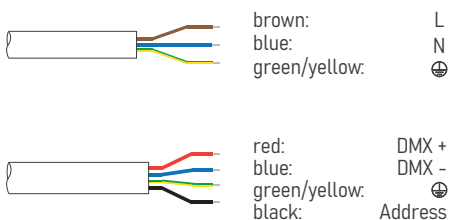

#### Technical Features

Power	360W
Input voltage	AC100-240V
Insulation class	I
Delivered flux	14,400 lm ±10%
Light distribution type	symmetrical / elliptical
Beam angle	10°, 15°, 20°, 30° / 15°x60°
Light colour / CCT	RGBCLAW
CRI	-
Source type	LED (7-IN-1)
LED number	36
MacAdam step	-
Power supply	Built-in
Control	DMX512
Protection index	IP66
Impact resistance	IK08
Lifetime	50,000 hours Ta=25°C

#### Wiring

Power input cable OPEN END 500mm  
 DMX input cable MALE connector 500mm  
 DMX output cable FEMALE connector 500mm

extension cable

Ordering Information

example: 0820W360.0010.7130K.01+A1

0820W360 · [ ] · [ ] · [ ] + [ ]

product	beam angle	light colour / CCT	finish colour	accessory
ARKOS 360W	0010 10°	7130K RGBCLA+3000K	01 RAL9023	A1 honeycomb
	0015 15°	7140K RGBCLA+4000K		A2 anti-glare glass
	0020 20°			A3 U-bracket
	0030 30°			LC4 leader cable
	1560 15°x60°			EC4 extension cable