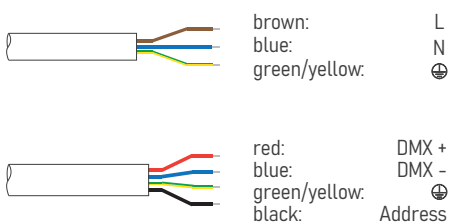

PRODUCT DATASHEET

Last information update: May 2023

ARKOS

0820W60

Architectural LED floodlight for outdoor applications

Technical Features

Power	60W
Input voltage	AC100-240V
Insulation class	I
Delivered flux	2,700 lm ±10%
Light distribution type	symmetrical / elliptical
Beam angle	9°, 15°, 20°, 30°, 45° / 15°x60°
Light colour / CCT	RGBW
CRI	-
Source type	LED (4-IN-1)
LED number	9
MacAdam step	-
Power supply	Built-in
Control	DMX512
Protection index	IP66
Impact resistance	IK08
Lifetime	50,000 hours Ta=25°C

Installation

Surface mounted with adjustable base.

Finish Colours

RAL9023 as standard colour, other RAL colours on request.

Wiring

Power input cable OPEN END 500mm
 DMX input cable MALE connector 500mm
 DMX output cable FEMALE connector 500mm

Ordering Information

example: **0820W60.0009.4130K.01+A1**

0820W60 · [] · [] · [] + []

product	beam angle	light colour / CCT	finish colour	accessory
ARKOS 60W	0009 9°	4130K RGB+3000K	01 RAL9023	A1 honeycomb
	0015 15°	4140K RGB+4000K		A2 anti-glare glass
	0020 20°			A3 U-bracket
	0030 30°			A4 pole adapter
	0045 45°			A5 pole clamp
	1560 15°x60°			A6 pole plate
				A7 strap
		A8 spike		
			LC4 leader cable	
			EC4 extension cable	