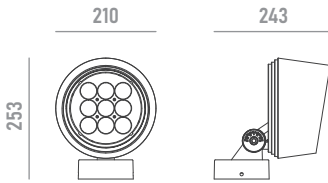

PRODUCT DATASHEET

Last information update: May 2023

ARKOS

0820W60

Architectural LED floodlight for outdoor applications

Technical Features

Power	60W
Input voltage	AC100-240V
Insulation class	I
Delivered flux	2,700 lm ±10%
Light distribution type	symmetrical / elliptical
Beam angle	9°, 15°, 20°, 30°, 45° / 15°x60°
Light colour / CCT	RGBW
CRI	-
Source type	LED (4-IN-1)
LED number	9
MacAdam step	-
Power supply	Built-in
Control	DMX512
Protection index	IP66
Impact resistance	IK08
Lifetime	50,000 hours Ta=25°C

Installation

Surface mounted with adjustable base.

Finish Colours

RAL9023 as standard colour, other RAL colours on request.

Wiring

Power input cable OPEN END 500mm
 DMX input cable MALE connector 500mm
 DMX output cable FEMALE connector 500mm

Ordering Information

example: **0820W60.0009.4130K.01+A1**

0820W60 · [] · [] · [] + []

product	beam angle	light colour / CCT	finish colour	accessory
ARKOS 60W	0009 9°	4130K RGB+3000K	01 RAL9023	A1 honeycomb
	0015 15°	4140K RGB+4000K		A2 anti-glare glass
	0020 20°			A3 U-bracket
	0030 30°			A4 pole adapter
	0045 45°			A5 pole clamp
	1560 15°x60°			A6 pole plate
				A7 strap
		A8 spike		
			LC4 leader cable	
			EC4 extension cable	