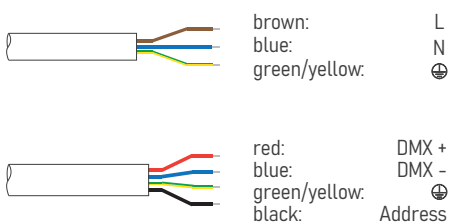

PRODUCT DATASHEET

Last information update: May 2023

CUBE 2.0

0822W100

Architectural LED floodlight for outdoor applications

Technical Features

Power	100W
Input voltage	AC100-240V
Insulation class	I
Delivered flux	4,500 lm ±10%
Light distribution type	symmetrical / elliptical
Beam angle	8°, 15°, 20°, 30° / 15°x60°
Light colour / CCT	RGBW
CRI	-
Source type	LED (4-IN-1)
LED number	16
MacAdam step	-
Power supply	Built-in
Control	DMX512
Protection index	IP66
Impact resistance	IK08
Lifetime	50,000 hours Ta=25°C

Installation

Surface mounted with adjustable base.

Finish Colours

RAL9023 as standard colour, other RAL colours on request.

Wiring

Power input cable OPEN END 500mm
 DMX input cable MALE connector 500mm
 DMX output cable FEMALE connector 500mm

Ordering Information

example: 0822W100.0008.4130K.01+A1

0822W100 · [] · [] · [] + []

product	beam angle	light colour / CCT	finish colour	accessory
CUBE 2.0 100W	0008 8°	4130K RGB+3000K	01 RAL9023	A1 honeycomb
	0015 15°	4140K RGB+4000K		A2 visor
	0020 20°			A3 U-bracket
	0030 30°			A4 pole adapter
	1560 15°x60°			A5 pole clamp
				A6 pole plate
				A7 strap
				LC4 leader cable
				EC4 extension cable