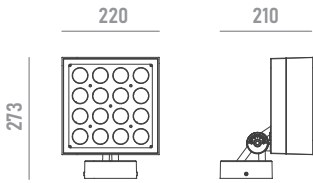

PRODUCT DATASHEET

Last information update: May 2023

CUBE 2.0

0822W100

Architectural LED floodlight for outdoor applications

Technical Features

Power	100W
Input voltage	AC100-240V
Insulation class	I
Delivered flux	4,500 lm ±10%
Light distribution type	symmetrical / elliptical
Beam angle	8°, 15°, 20°, 30° / 15°x60°
Light colour / CCT	RGBW
CRI	-
Source type	LED (4-IN-1)
LED number	16
MacAdam step	-
Power supply	Built-in
Control	DMX512
Protection index	IP66
Impact resistance	IK08
Lifetime	50,000 hours Ta=25°C

Installation

Surface mounted with adjustable base.

Finish Colours

RAL9023 as standard colour, other RAL colours on request.

Wiring

Power input cable OPEN END 500mm
 DMX input cable MALE connector 500mm
 DMX output cable FEMALE connector 500mm