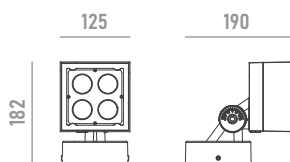

#### Technical Features

Power	20W
Input voltage	AC100-240V
Insulation class	I
Delivered flux	1,600 lm ±10%
Light distribution type	symmetrical / elliptical
Beam angle	4.5°, 8°, 12°, 20°, 30°, 45°, 60° 5°x20°, 10°x70°
Light colour / CCT	2700K, 3000K, 4000K
CRI	80
Source type	LED
LED number	4
MacAdam step	5
Power supply	Built-in
Control	ON/OFF
Protection index	IP66
Impact resistance	IK08
Lifetime	50,000 hours Ta=25°C