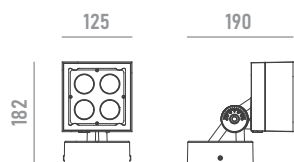

PRODUCT DATASHEET

Last information update: May 2023

CUBE 2.0

0822W20

Architectural LED floodlight for outdoor applications

Technical Features

Power	20W
Input voltage	AC100-240V
Insulation class	I
Delivered flux	1,000 lm ±10%
Light distribution type	symmetrical
Beam angle	ultra spot 2°
Light colour / CCT	2700K, 3000K, 4000K
CRI	80
Source type	LED
LED number	4
MacAdam step	5
Power supply	Built-in
Control	ON/OFF
Protection index	IP66
Impact resistance	IK08
Lifetime	50,000 hours Ta=25°C

Installation

Surface mounted with adjustable base.

Finish Colours

RAL9023 as standard colour, other RAL colours on request.

Wiring

Power input cable OPEN END 500mm

Optional Accessories

	<p>built-in anti-glare accessory for improved visual comfort *can not be ordered separately</p>	<p>honeycomb</p>	
	<p>anti-glare accessory for improved visual comfort *can not be ordered separately</p>		<p>visor</p>
	<p>mounting accessory *can not be ordered separately</p>		<p>U-bracket</p>
	<p>mounting accessory for Ø 48mm poles *can not be ordered separately</p>		<p>pole adapter</p>
	<p>mounting accessory for Ø 114mm poles *can not be ordered separately</p>		<p>pole clamp</p>
	<p>mounting accessory for Ø 67~325mm T>=4 poles *can not be ordered separately</p>		<p>pole plate</p>
	<p>mounting accessory for Ø 168~268mm trees *can not be ordered separately</p>		<p>strap</p>
	<p>mounting accessory *can not be ordered separately</p>		<p>spike</p>

Ordering Information

example: **0822W20.0002.2780.01+A1**

0822W20 · [] · [] · [] + []

product	beam angle	light colour / CCT	finish colour	accessory
CUBE 2.0 20W ULTRA SPOT	0002 2°	2780 2700K RA80	01 RAL9023	A1 honeycomb
		3080 3000K RA80		A2 visor
		4080 4000K RA80		A3 U-bracket
				A4 pole adapter
				A5 pole clamp
				A6 pole plate
				A7 strap
				A8 spike