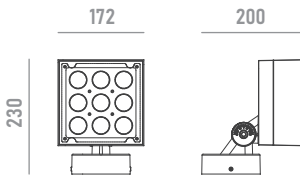

PRODUCT DATASHEET

Last information update: May 2023

CUBE 2.0

0822W60

Architectural LED floodlight for outdoor applications

Technical Features

Power	60W
Input voltage	AC100-240V
Insulation class	I
Delivered flux	2,700 lm ±10%
Light distribution type	symmetrical / elliptical
Beam angle	8°, 15°, 20°, 30° / 15°x60°
Light colour / CCT	RGBW
CRI	-
Source type	LED (4-IN-1)
LED number	9
MacAdam step	-
Power supply	Built-in
Control	DMX512
Protection index	IP66
Impact resistance	IK08
Lifetime	50,000 hours Ta=25°C

Installation

Surface mounted with adjustable base.

Finish Colours

RAL9023 as standard colour, other RAL colours on request.

Wiring

Power input cable OPEN END 500mm
 DMX input cable MALE connector 500mm
 DMX output cable FEMALE connector 500mm