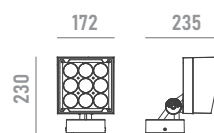

anti-glare accessory for improved visual comfort
*can not be ordered separately

visor