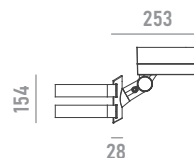

mounting accessory
*can not be ordered separately

U-bracket

mounting accessory for Ø 48mm poles
*can not be ordered separately

pole adapter

mounting accessory for Ø 114mm poles
*can not be ordered separately

pole clamp

mounting accessory for Ø 67~325mm T>=4 poles
*can not be ordered separately

pole plate

mounting accessory for Ø 168~268mm trees
*can not be ordered separately

strap

mounting accessory
*can not be ordered separately

spike

with female 4-pin waterproof connector for DMX
* specify cable length to complete order

leader cable

with male and female 4-pin waterproof connector for DMX
* specify cable length to complete order