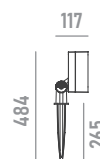

mounting accessory
*can not be ordered separately

U-bracket

mounting accessory for Ø 48mm poles
*can not be ordered separately

pole adapter

mounting accessory for Ø 114mm poles
*can not be ordered separately

pole clamp

mounting accessory for Ø 67~325mm T>=4 poles
*can not be ordered separately

pole plate

mounting accessory for Ø 168~268mm trees
*can not be ordered separately

strap

mounting accessory
*can not be ordered separately

spike

with female 4-pin waterproof connector for DMX
* specify cable length to complete order

leader cable

with male and female 4-pin waterproof connector for DMX
* specify cable length to complete order