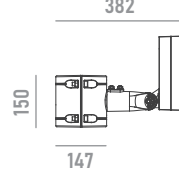

mounting accessory
*can not be ordered separately

U-bracket

mounting accessory for Ø 48mm poles
*can not be ordered separately

pole adapter

mounting accessory for Ø 114mm poles
*can not be ordered separately

pole clamp

mounting accessory for Ø 67~325mm T>=4 poles
*can not be ordered separately

pole plate

mounting accessory for Ø 168~268mm trees
*can not be ordered separately

strap

mounting accessory
*can not be ordered separately