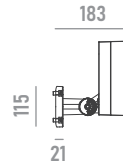

mounting accessory
*can not be ordered separately

U-bracket

mounting accessory for Ø 48mm poles
*can not be ordered separately

pole adapter

mounting accessory for Ø 114mm poles
*can not be ordered separately

pole clamp

mounting accessory for Ø 67~325mm T>=4 poles
*can not be ordered separately

pole plate

mounting accessory for Ø 168~268mm trees
*can not be ordered separately

strap

mounting accessory
*can not be ordered separately