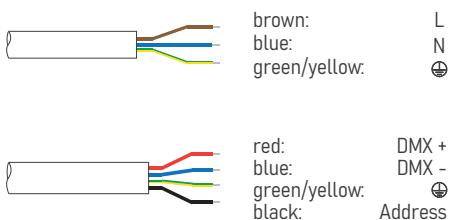

PRODUCT DATASHEET

Last information update: May 2023

CUBE 2.0

0822W60

Architectural LED floodlight for outdoor applications

Technical Features

Power	60W
Input voltage	AC100-240V
Insulation class	I
Delivered flux	2,700 lm ±10%
Light distribution type	symmetrical / elliptical
Beam angle	8°, 15°, 20°, 30° / 15°x60°
Light colour / CCT	RGBW
CRI	-
Source type	LED (4-IN-1)
LED number	9
MacAdam step	-
Power supply	Built-in
Control	DMX512
Protection index	IP66
Impact resistance	IK08
Lifetime	50,000 hours Ta=25°C

Installation

Surface mounted with adjustable base.

Finish Colours

RAL9023 as standard colour, other RAL colours on request.

Wiring

Power input cable OPEN END 500mm
 DMX input cable MALE connector 500mm
 DMX output cable FEMALE connector 500mm

extension cable

Ordering Information

example: 0822W60.0008.4130K.01+A1

0822W60 · [] · [] · [] + []

product	beam angle	light colour / CCT	finish colour	accessory
CUBE 2.0 60W	0008 8°	4130K RGB+3000K	01 RAL9023	A1 honeycomb
	0015 15°	4140K RGB+4000K		A2 visor
	0020 20°			A3 U-bracket
	0030 30°			A4 pole adapter
	1560 15°x60°			A5 pole clamp
				A6 pole plate
				A7 strap
				A8 spike
				LC4 leader cable
				EC4 extension cable