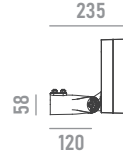

mounting accessory
*can not be ordered separately

U-bracket

mounting accessory for Ø 48mm poles
*can not be ordered separately

pole adapter

mounting accessory for Ø 114mm poles
*can not be ordered separately