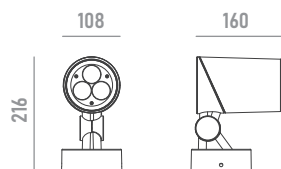

PRODUCT DATASHEET

Last information update: May 2023

SERRA

0811W30

Architectural LED floodlight for outdoor applications

Technical Features

Power	30W
Input voltage	DC24V (constant voltage)
Insulation class	III
Delivered flux	1,350 lm ±10%
Light distribution type	symmetrical / elliptical
Beam angle	9°, 15°, 20°, 30°, 45° / 15°x60°
Light colour / CCT	RGBW
CRI	-
Source type	LED (4-IN-1)
LED number	3
MacAdam step	-
Power supply	Not included
Control	DMX512
Protection index	IP66
Impact resistance	IK08
Lifetime	50,000 hours Ta=25°C

Ordering Information

example: **0811W30.0009.4130K.01+A1**

0811W30 · [] · [] · [] + []

product	beam angle	light colour / CCT	finish colour	accessory
SERRA 30W	0009 9°	4130K RGB+3000K	01 RAL9023	A1 honeycomb
	0015 15°	4140K RGB+4000K		A2 anti-glare glass
	0020 20°			A3 U-bracket
	0030 30°			A4 pole adapter
	0045 45°			A5 pole clamp
	1560 15°x60°			A6 pole plate
				A7 strap
		A8 spike		
			LC4 leader cable	
			EC4 extension cable	