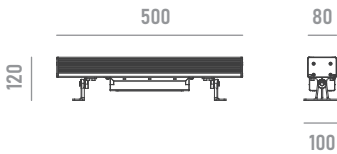

### YORK L 500MM

2508W100(0.5)

Architectural linear LED wallwasher for outdoor applications

#### Technical Features

Power	100W
Input voltage	AC100-240V
Insulation class	I
Delivered flux	4,500 lm ±10%
Light distribution type	symmetrical / elliptical
Beam angle	9°, 15°, 20°, 30°, 45° / 15°x60°
Light colour / CCT	RGBW
CRI	-
Source type	LED ( 4-IN-1)
LED number	12
MacAdam step	-
Power supply	included
Control	DMX512
Protection index	IP66
Impact resistance	IK07
Lifetime	50,000 hours Ta=25°C