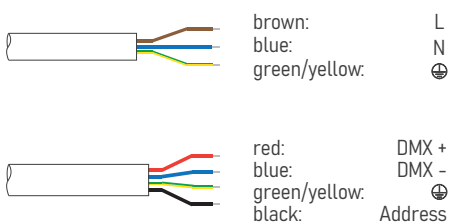

Wiring

Power input cable OPEN END 500mm
DMX input cable MALE connector 500mm
DMX output cable FEMALE connector 500mm