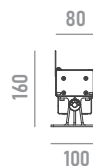

Optional Accessories

anti-glare accessory for improved visual comfort
*can not be ordered separately

honeycomb

anti-glare accessory for improved visual comfort
*can not be ordered separately

visor

with female 4-pin waterproof connector for DMX
* specify cable length to complete order

leader cable

with male and female 4-pin waterproof connector for DMX
* specify cable length to complete order

extension cable

Ordering Information

example: **2508W100(0.5).0009.4130K.01+A1**

2508W100(0.5) · [ ] · [ ] · [ ] + [ ]

product	beam angle	light colour / CCT	finish colour	accessory
YORK L 500MM 100W	0009 9°	4130K RGB+3000K	01 aluminum	A1 honeycomb
	0015 15°	4140K RGB+4000K		A2 visor
	0020 20°			LC4 leader cable
	0030 30°			EC4 extension cable
	0045 45°			
	1560 15°x60°