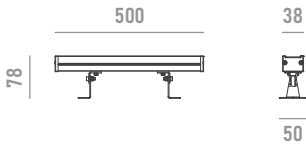

### YORK S 500MM

2507W24(0.5)

Architectural linear LED wallwasher for outdoor applications

#### Technical Features

Power	24W
Input voltage	DC24V ( constant voltage )
Insulation class	III
Delivered flux	1,080 lm ±10%
Light distribution type	symmetrical / elliptical
Beam angle	20°, 30°, 45°, 60° / 25°x45°
Light colour / CCT	RGBW
CRI	-
Source type	LED ( 4-IN-1 )
LED number	12
MacAdam step	-
Power supply	Not included
Control	DMX512
Protection index	IP66
Impact resistance	IK07
Lifetime	50,000 hours Ta=25°C

product	beam angle	light colour / CCT	finish colour	accessory
YORK S 500MM 24W	<b>0020</b> 20°	<b>4130K</b> RGB+3000K	<b>01</b> aluminum	<b>A1</b> honeycomb
	<b>0030</b> 30°	<b>4140K</b> RGB+4000K		<b>A2</b> visor
	<b>0045</b> 45°			<b>LC5</b> leader cable
	<b>0060</b> 60°			<b>EC5</b> extension cable
	<b>2545</b> 25°x45°			