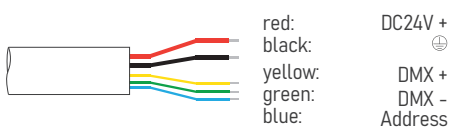

Wiring

Power/DMX input cable MALE connector 500mm
Power/DMX output cable FEMALE connector 500mm