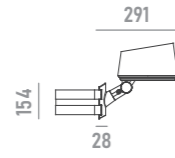

strap **0820A7**

for Ø 168~268mm trees