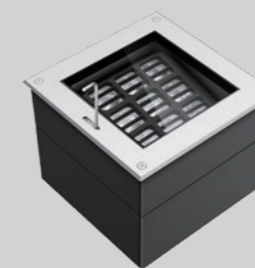

INSTALLATION:

- For outdoor installation with ground recessed box
- Anti-slip glass as optional accessory for improved safety