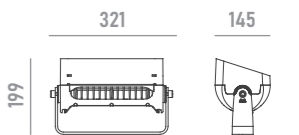

anti-glare visor

0821A2