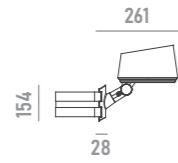

strap **0820A7**
for $\varnothing$ 168~268mm trees