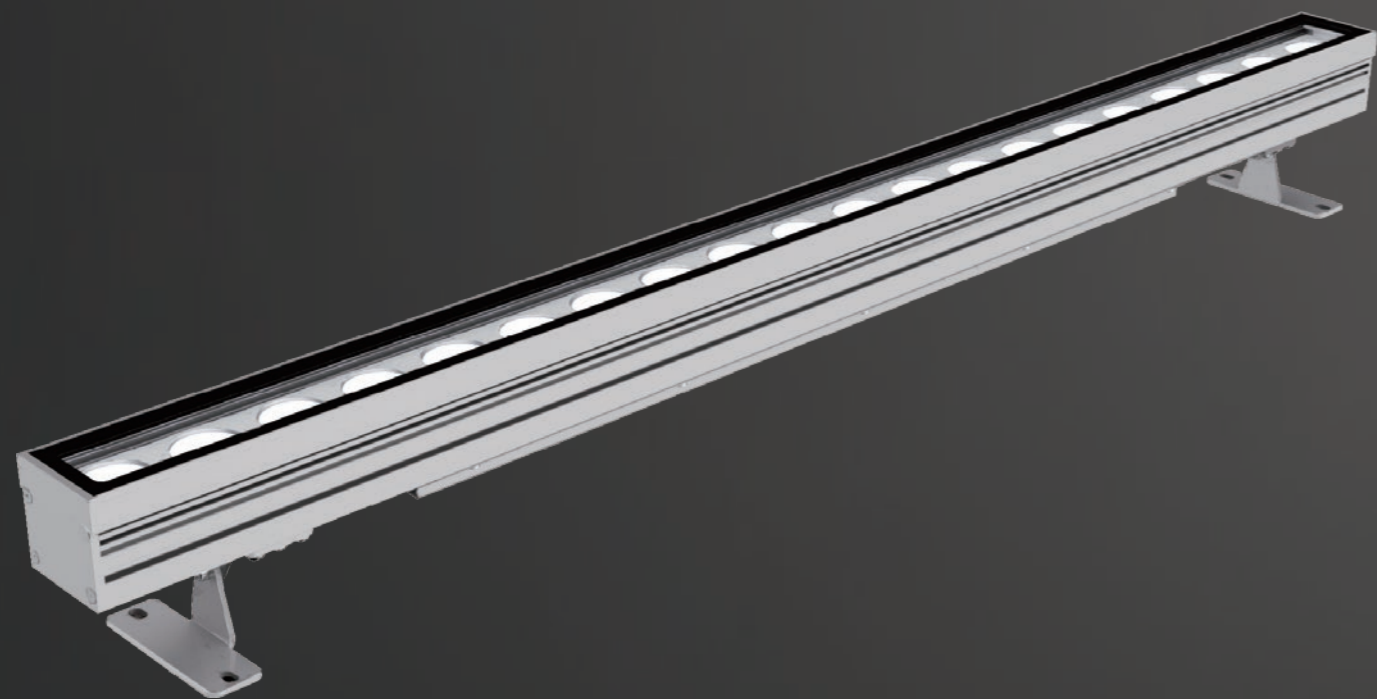

honeycomb 2508A1

anti-glare visor 2508A2

80  
160  
100