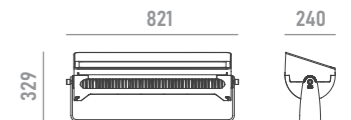

QUICKINFO
Floodlight 300W, 90 high-power LEDs
ULTRA SPOT
Input voltage AC100-240V
Complete with built-in power supply

CE IP66 IK08

DIMENSIONS

CODE	Optics	Light colour	Control	Finish colour	Luminous flux		
0821W300		2700K 2780	ON/OFF	RAL9023 01	15,000lm		
		3000K 3080					
		4000K 4080					
		RGB+3000K RGB30K				DMX512	10,500lm
		RGB+4000K RGB40K					

QUICKINFO
Floodlight 360W, 40 high-power LEDs
4-IN-1
Input voltage AC100-240V
Complete with built-in power supply

CE IP66 IK08

DIMENSIONS

CODE	Optics	Light colour	Control	Finish colour	Luminous flux
0821W360		RGB+3000K 4130K	DMX512	RAL9023 01	16,200lm
		medium 25° 0025			
		elliptic 10°x45° 1045			

QUICKINFO
Floodlight 300W, 90 high-power LEDs
Input voltage AC100-240V
Complete with built-in power supply

CE IP66 IK08

DIMENSIONS

CODE	Optics	Light colour	Control	Finish colour	Luminous flux
0821W300		2700K 2780	ON/OFF	RAL9023 01	24,000lm
		narrow 12° 0012			
		medium 20° 0020			
		medium 30° 0030			
		flood 45° 0045			
		wide flood 60° 0060			
		elliptic 10°x70° 1070