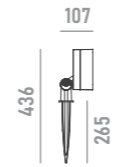

spike **0822A8**