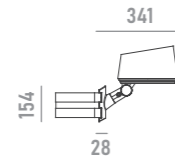

strap **0820A7**
for $\varnothing$ 168~268mm trees