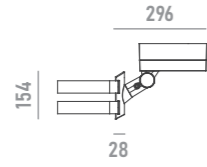

strap **0822A7**
for $\varnothing$ 168~268mm trees