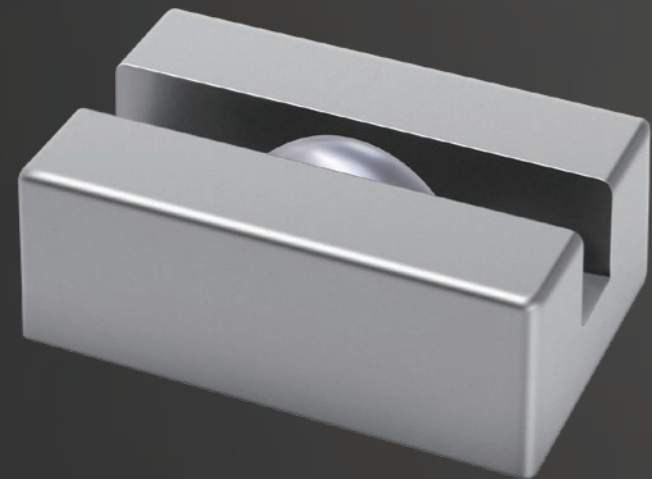

Light blade 20W, 8 high-power LEDs  
 Input DC24V constant voltage  
 Remote power supply ordered separately

**DIMENSIONS**

CODE	Optics	Light colour	Control	Finish colour	Luminous flux
2020W20	 light blade effect	 RGB+3000K <b>RGB30K</b>	DMX512	 RAL9023 <b>01</b>	600lm
		 RGB+4000K <b>RGB40K</b>			