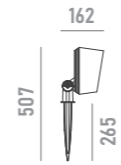

spike **0820A8**