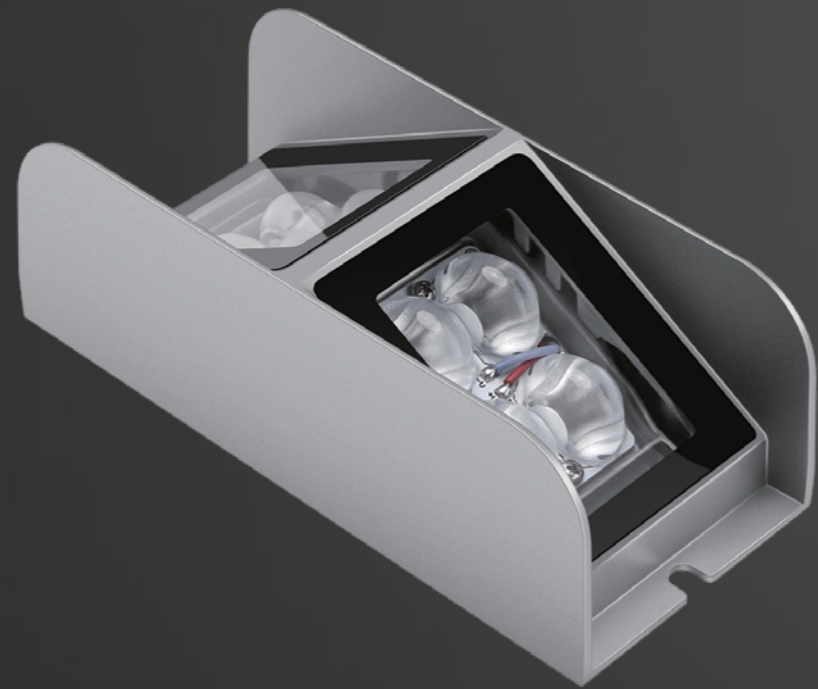

**QUICKINFO**

Light blade 36W, 16 high-power LEDs  
 Input DC24V constant voltage  
 Remote power supply ordered separately

**DIMENSIONS**

CODE	Optics	Light colour	Control	Finish colour	Luminous flux
2021W36	 light blade effect	 RGB+3000K <b>RGB30K</b>	DMX512	 RAL9023 <b>01</b>	1,100lm
		 RGB+4000K <b>RGB40K</b>			