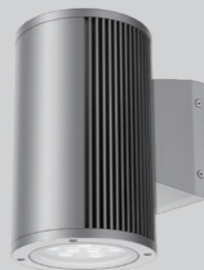

INSTALLATION:

- For outdoor installation on wall with base