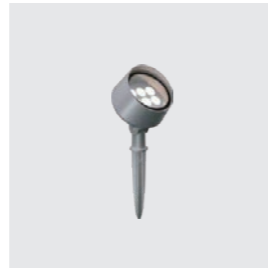

strap **0820A7**
for $\varnothing$ 168~268mm trees