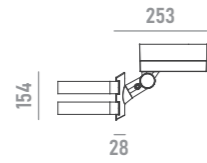

strap **0822A7**
for Ø 168~268mm trees