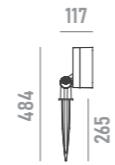

spike **0822A8**