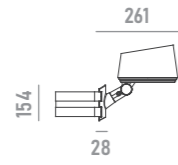

strap **0820A7**
for Ø 168~268mm trees