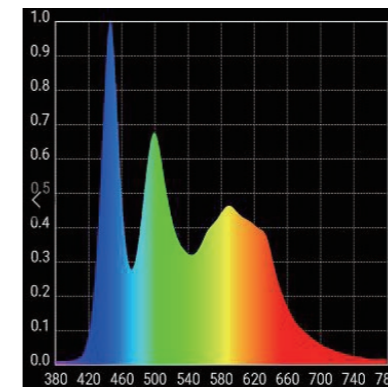

IMPROVED PERFORMANCE OF COLOUR MIXING AND UNIFORMITY

Light is used to highlight architectural details and enhance the structures and buildings in an inspirational way, right illumination turns the architectures into real landmarks. Light colour like a magic brush that lighting designers can use to create amazing effects on facades of buildings, different light colours provide buildings an unique apperance of their own at night, so higher light quality and more colour options give lighting designers the freedom to explore a wider range of concepts and design with no limitations.

Our innovative 7-in-1 LED technology makes the luminaires offer more light colours, at the meantime, it improves the illumination uniformity on facade lighting applications. By well designed LED array, 7-in-1 is used LEDs with colours Red, PC Amber, Green, Lime, Cyan, Royal Blue, White. It is ideal for outdoor lighting design required higher colour consistency and light mixing accuracy.