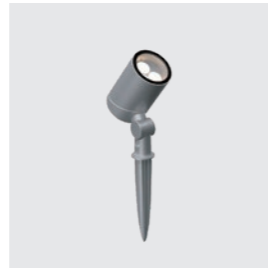

spike

0811A8