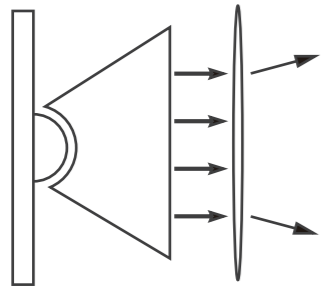

THE OPTICAL SYSTEM FEATURES THE BEST VERSATILITY

Our innovative optical system is developed with the highest standard components and the most scientific and sensible construction to maximize the projection precision and efficiency of light deflection, we understand that the uniformity is another core value of architectural lighting applications, so we keep optimizing the optical technology to enhance uniformity for facades.

A luminaire's light distribution should complement the form of the space that it is illuminating, our products can achieve optically direct performance with high uniformity and luminous flux, and feature a various distribution options for any exterior applications. At the meantime, our luminaires are available with a wide range of optical accessories that can be used to improve visual comfort.

$\alpha < 10^\circ$

$\alpha 10^\circ - 15^\circ$

$\alpha 16^\circ - 30^\circ$

$\alpha 31^\circ - 45^\circ$

$\alpha 46^\circ - 60^\circ$

oval flood