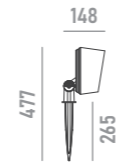

spike **0820A8**