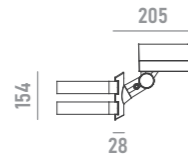

strap **0822A7**
for $\varnothing$ 168~268mm trees