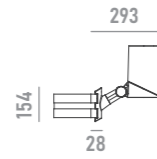

strap
for Ø 168~268mm trees