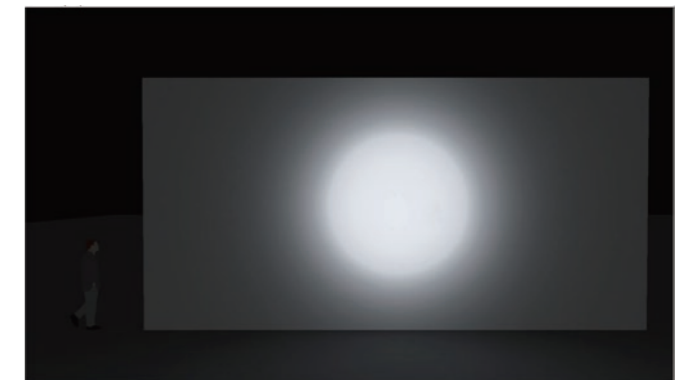

$\alpha 16^\circ - 30^\circ$

Flood

$\alpha 31^\circ - 45^\circ$