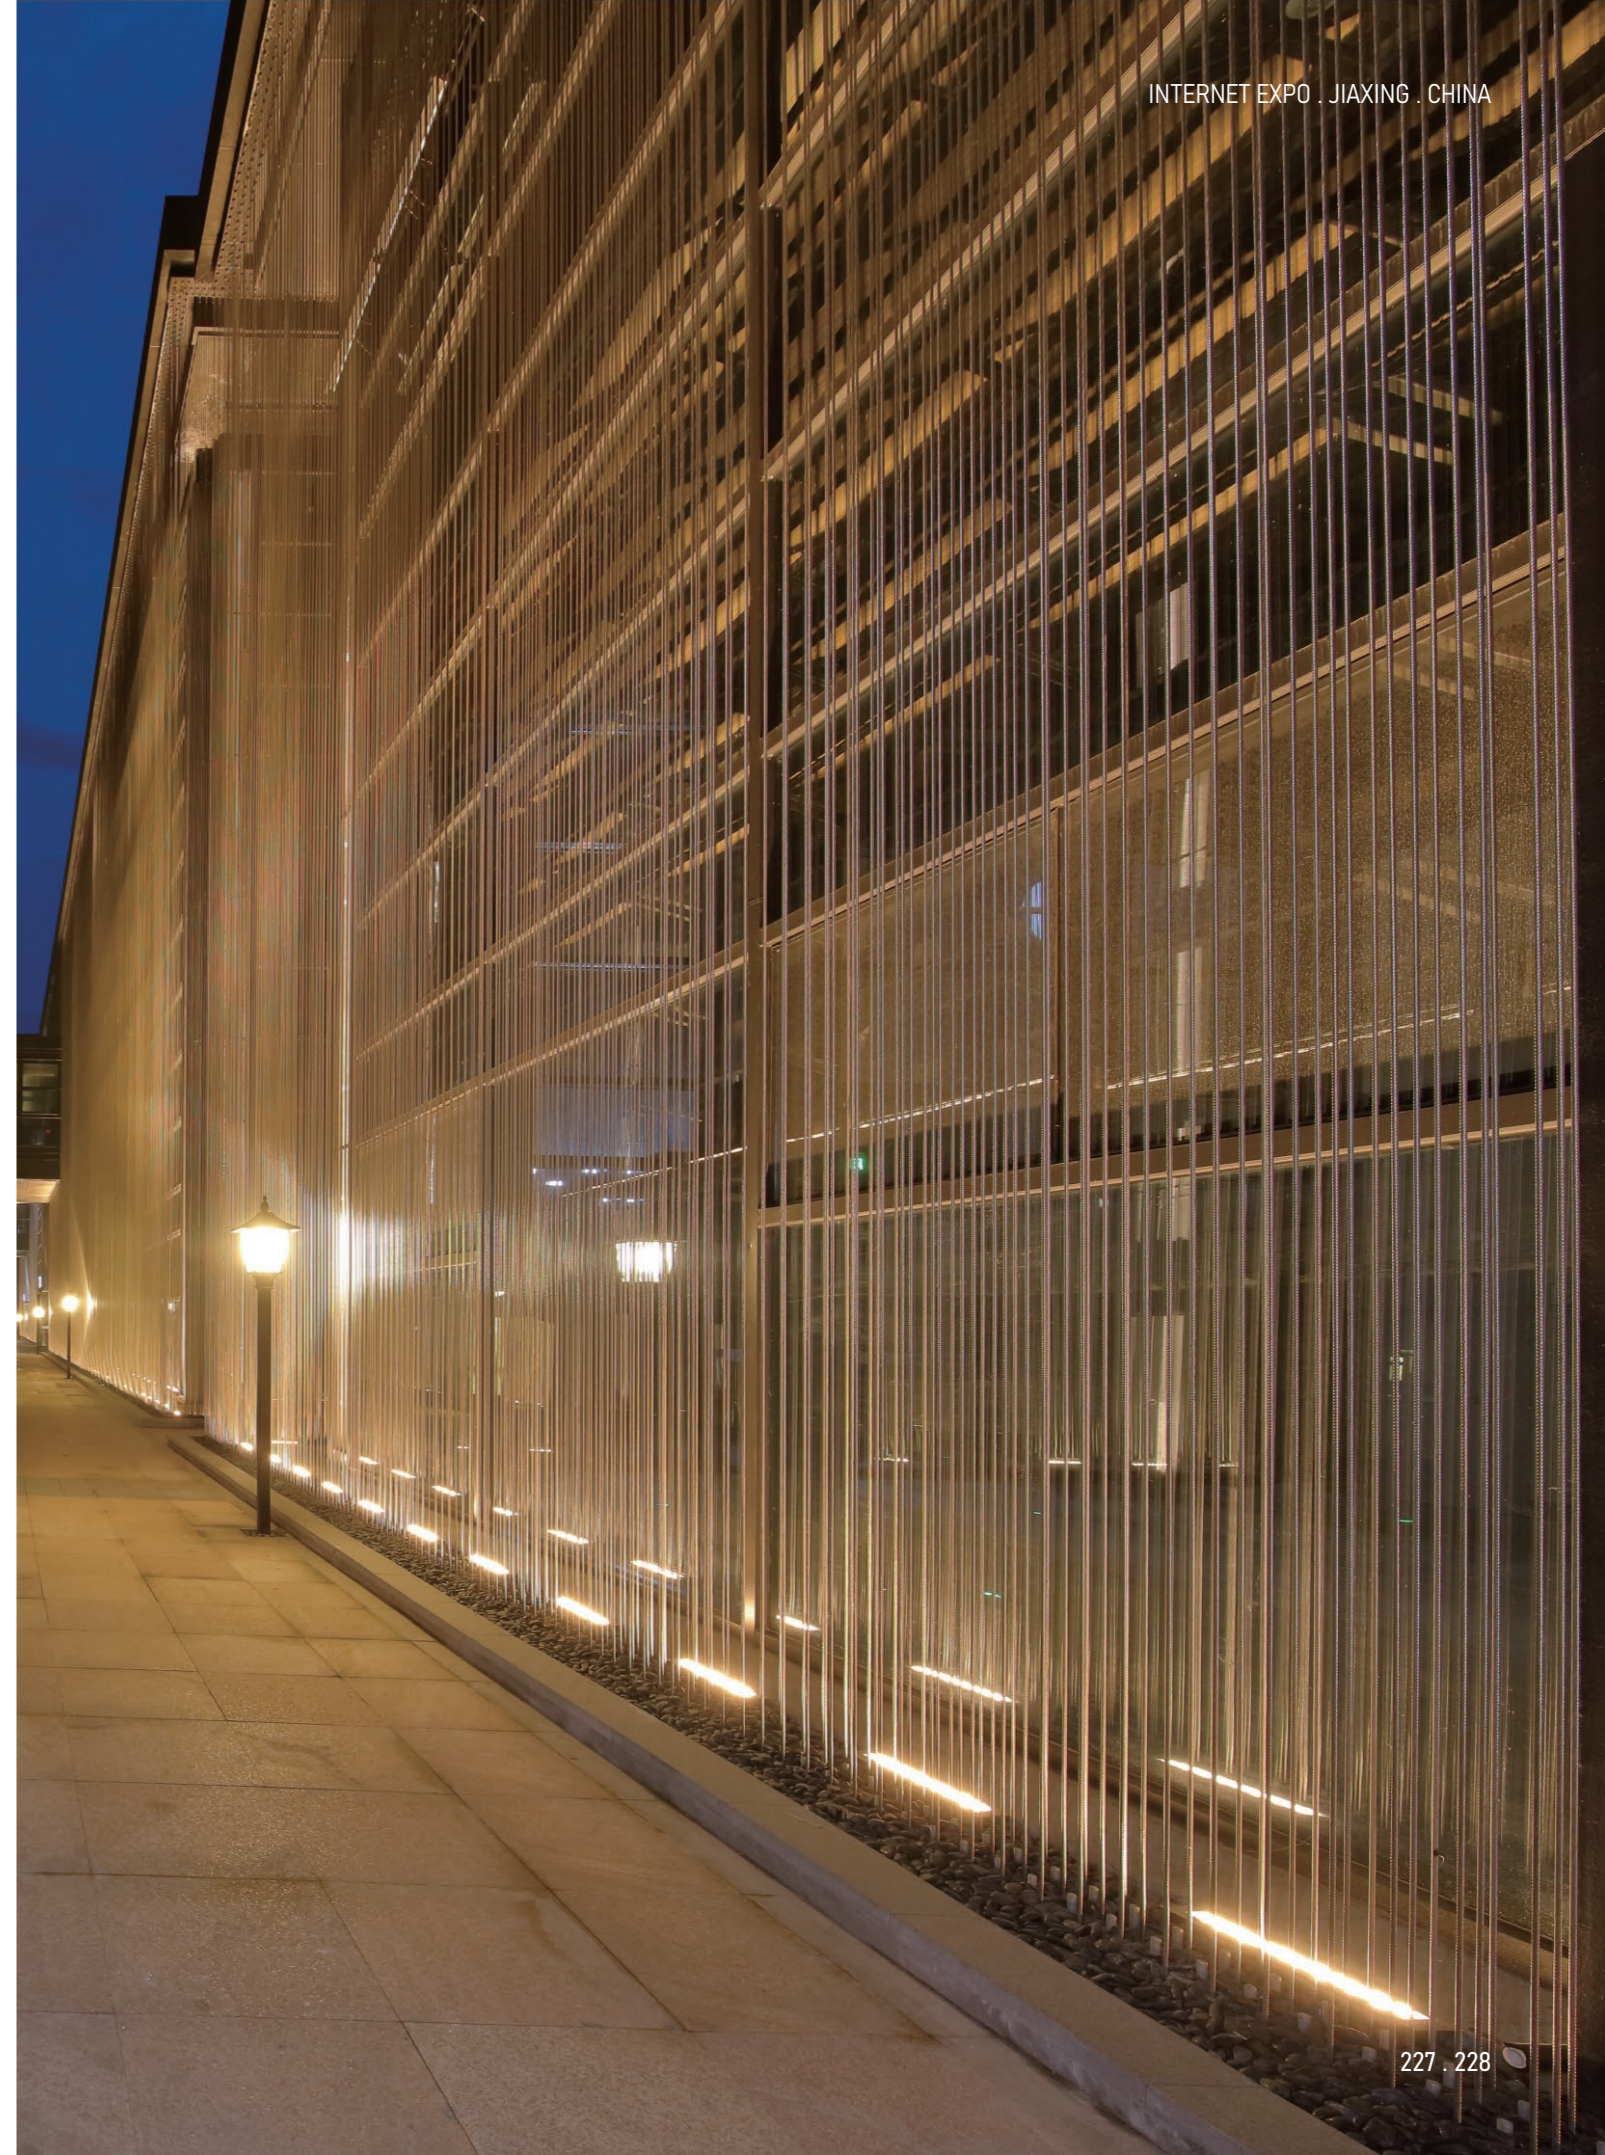

honeycomb

1913A1

anti-slip glass

1913A2

**QUICKINFO**  
Inground 45W, 24 high-power LEDs  
Input DC24V constant voltage  
Remote power supply ordered separately

CE IP67 IK10

**DIMENSIONS**

CODE	Optics	Light colour	Control	Finish colour	Luminous flux
1917W45	 spot 8° <b>0008</b>	 2700K <b>2780</b>	ON/OFF	● stainless steel <b>01</b>	3,370lm
	 narrow 12° <b>0012</b>	 3000K <b>3080</b>			
	 medium 20° <b>0020</b>	 4000K <b>4080</b>			
	 medium 30° <b>0030</b>				
	 wide flood 60° <b>0060</b>				
	 elliptic 10°x60° <b>1060</b>				