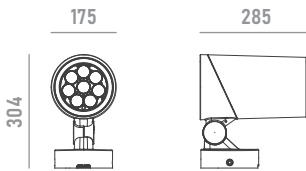

PRODUCT DATASHEET

Last information update: Feb. 2025

SERRA-8

0811W120

Architectural LED floodlight for outdoor applications

Technical Features

Power	120W
Input voltage	AC100-240V
Insulation class	I
Delivered flux	4,800 lm ±10%
Light distribution type	Symmetrical / elliptical
Beam angle	15°, 20°, 30° / 15°x60°
Light colour / CCT	RGBCLAW
CRI	-
Source type	LED (7-IN-1)
LED number	8
MacAdam step	-
Power supply	Built-in
Control	DMX512 (built-in DMX decoder)
Protection index	IP66
Impact resistance	IK08
Lifetime	50,000 hours Ta=25°C

Wiring

Power input cable OPEN END 1,000 mm
 DMX input cable MALE connector 1,000 mm
 DMX output cable FEMALE connector 1,000 mm

Construction

High weather-resistant fluorocarbon painted die-cast aluminum body, tempered glass cover, polycarbonate optical lenses.