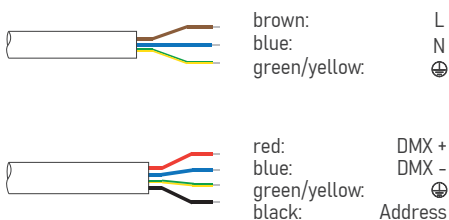

PRODUCT DATASHEET

Last information update: Feb. 2025

SERRA-8

0811W120

Architectural LED floodlight for outdoor applications

Technical Features

Power	120W
Input voltage	AC100-240V
Insulation class	I
Delivered flux	4,800 lm ±10%
Light distribution type	Symmetrical / elliptical
Beam angle	15°, 20°, 30° / 15°x60°
Light colour / CCT	RGBCLAW
CRI	-
Source type	LED (7-IN-1)
LED number	8
MacAdam step	-
Power supply	Built-in
Control	DMX512 (built-in DMX decoder)
Protection index	IP66
Impact resistance	IK08
Lifetime	50,000 hours Ta=25°C

Wiring

Power input cable OPEN END 1,000 mm
 DMX input cable MALE connector 1,000 mm
 DMX output cable FEMALE connector 1,000 mm

Construction

High weather-resistant fluorocarbon painted die-cast aluminum body, tempered glass cover, polycarbonate optical lenses.

EC4

Ordering Information

example: 0811W120.0015.7140K.01+A01

0811W120 · [] · [] · [] + []

product	beam angle	light colour / CCT	finish colour	accessory
SERRA-8-120W	0015 15°	7140K RGBCLA+4000K	01 RAL9023	A01 anti-glare grille
	0020 20°			A02 honeycomb louvre
	0030 30°			A04 anti-glare glass
	1560 15°x60°			A06 anti-glare visor
				A11 U-bracket
				A12 pole adapter
				A13 pole clamp
				LC4 leader cable
				EC4 extension cable